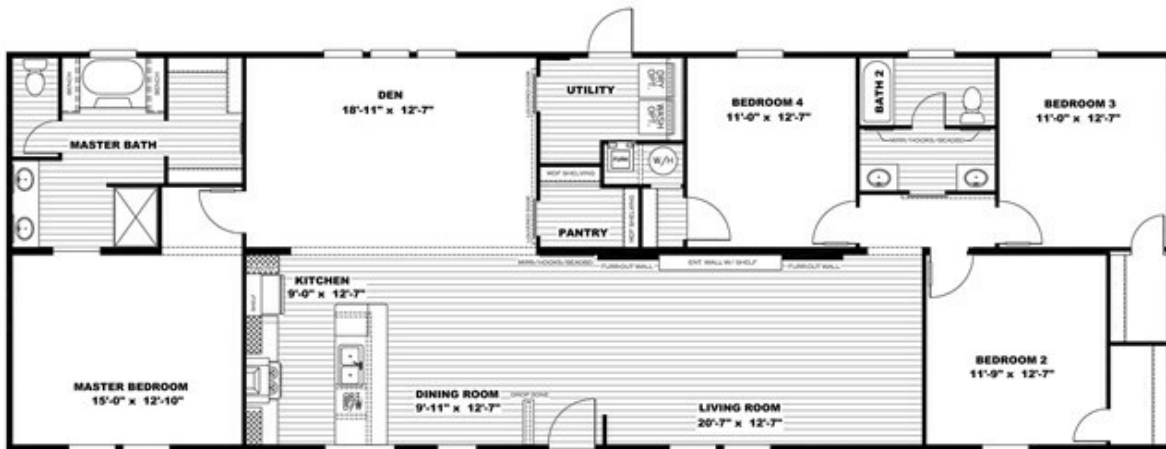

# THE BREEZE II

# THE BREEZE II

Model number: 46SSP28764AH18

4 beds • 2 baths • 2128 sq.ft. • 28' width • 76' depth

Our home building facilities invest in continuous product and process improvements. Plans, dimensions, features, materials, specifications and availability are subject to change without notice or obligation. Renderings and floor plans are representative likenesses of our homes and may differ from the actual homes. We invite you to tour a Home Center near you and inspect the highest value in quality housing available or call (828) 252-2401 to speak with a Home Consultant. Copyright 2017, CMH. All rights reserved.