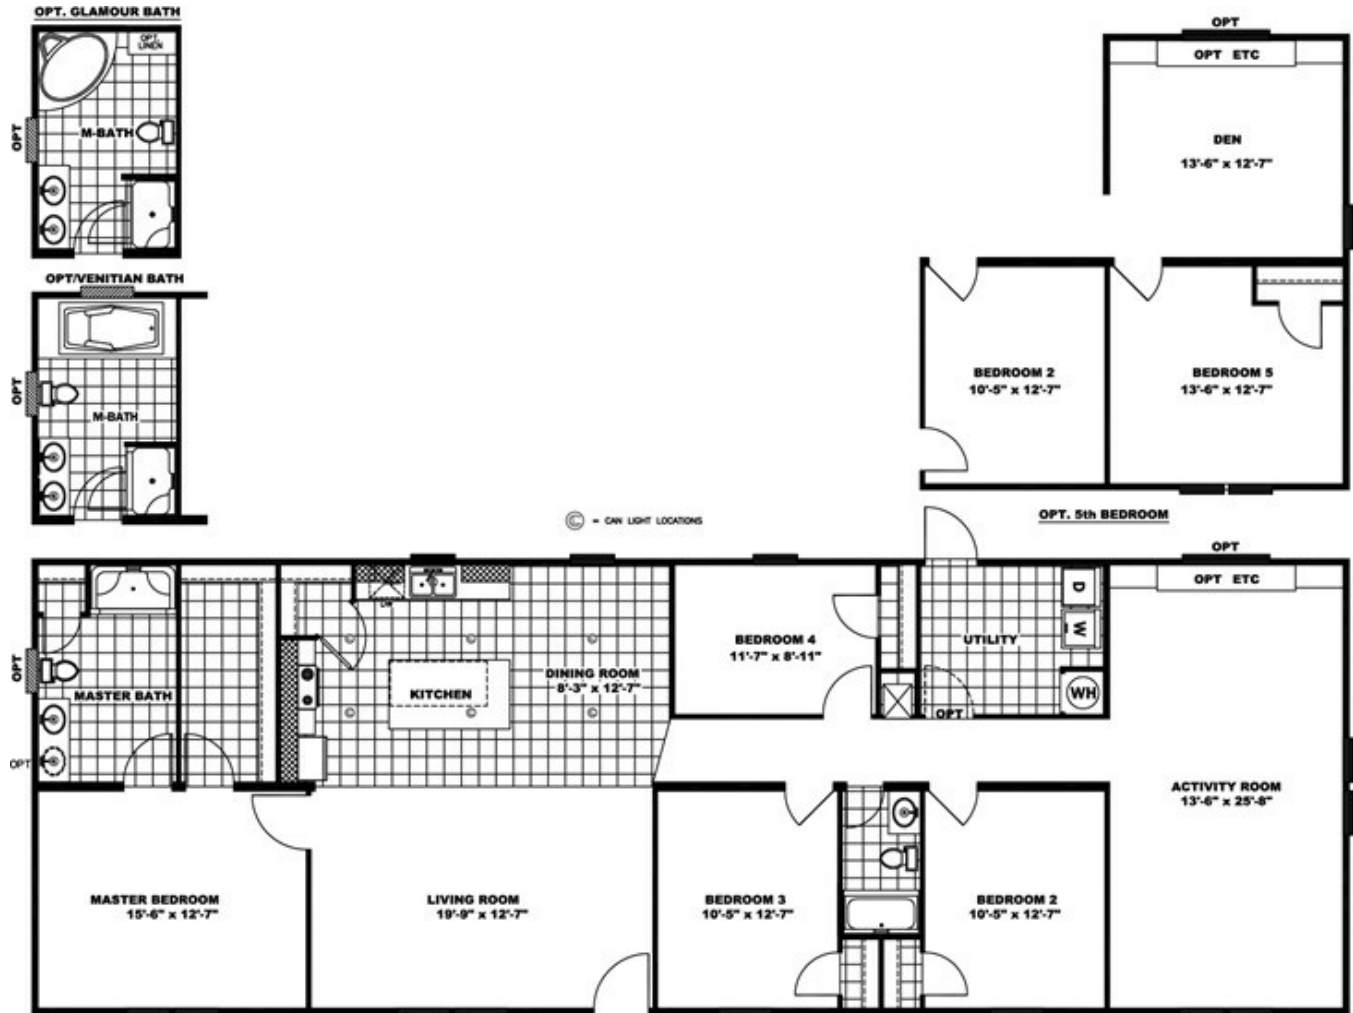

**BOLT** Model number: 46OWR28764AH

4 beds • 2 baths • 2128 sq.ft. • 28' width • 76' depth

Our home building facilities invest in continuous product and process improvements. Plans, dimensions, features, materials, specifications and availability are subject to change without notice or obligation. Renderings and floor plans are representative likenesses of our homes and may differ from the actual homes. We invite you to tour a Home Center near you and inspect the highest value in quality housing available or call (828) 252-2401 to speak with a Home Consultant. Copyright 2017,