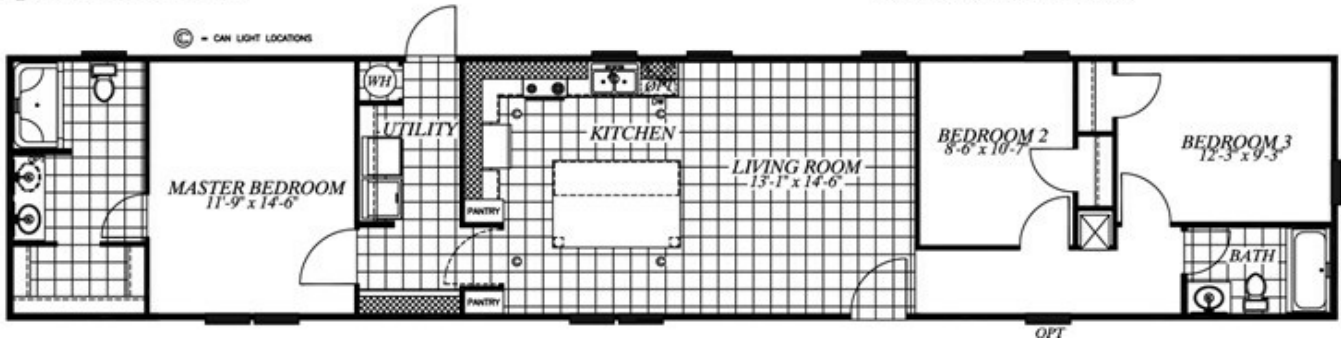

COLUMBUS

COLUMBUS

Model number: 46BCN16763BH17

3 beds • 2 baths • 1216 sq.ft. • 16' width • 76' depth

Opt. Venetian Bath

OPT/2 BEDROOM

Our home building facilities invest in continuous product and process improvements. Plans, dimensions, features, materials, specifications and availability are subject to change without notice or obligation. Renderings and floor plans are representative likenesses of our homes and may differ from the actual homes. We invite you to tour a Home Center near you and inspect the highest value in quality housing available or call (828) 252-2401 to speak with a Home Consultant. Copyright 2017, CMH. All rights reserved.