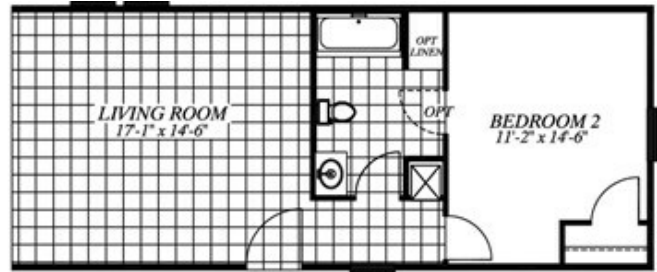

COLUMBUS

COLUMBUS

Model number: 46BCN16763BH17

3 beds • 2 baths • 1216 sq.ft. • 16' width • 76' depth

Opt. Venetian Bath

OPT/2 BEDROOM

Our home building facilities invest in continuous product and process improvements. Plans, dimensions, features, materials, specifications and availability are subject to change without notice or obligation. Renderings and floor plans are representative likenesses of our homes and may differ from the actual homes. We invite you to tour a Home Center near you and inspect the highest value in quality housing available or call (828) 252-2401 to speak with a Home Consultant. Copyright 2017, CMH. All rights reserved.