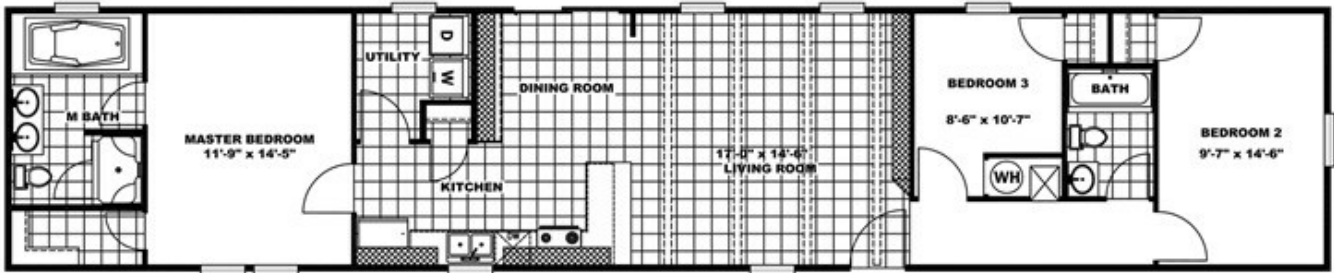

**SGI016683TN** Model number: 46ANN16763AH

**3 beds • 2 baths • 1216 sq.ft. • 16' width • 76' depth**

Our home building facilities invest in continuous product and process improvements. Plans, dimensions, features, materials, specifications and availability are subject to change without notice or obligation. Renderings and floor plans are representative likenesses of our homes and may differ from the actual homes. We invite you to tour a Home Center near you and inspect the highest value in quality housing available or call (828) 252-2401 to speak with a Home Consultant. Copyright 2017, CMH. All rights reserved.