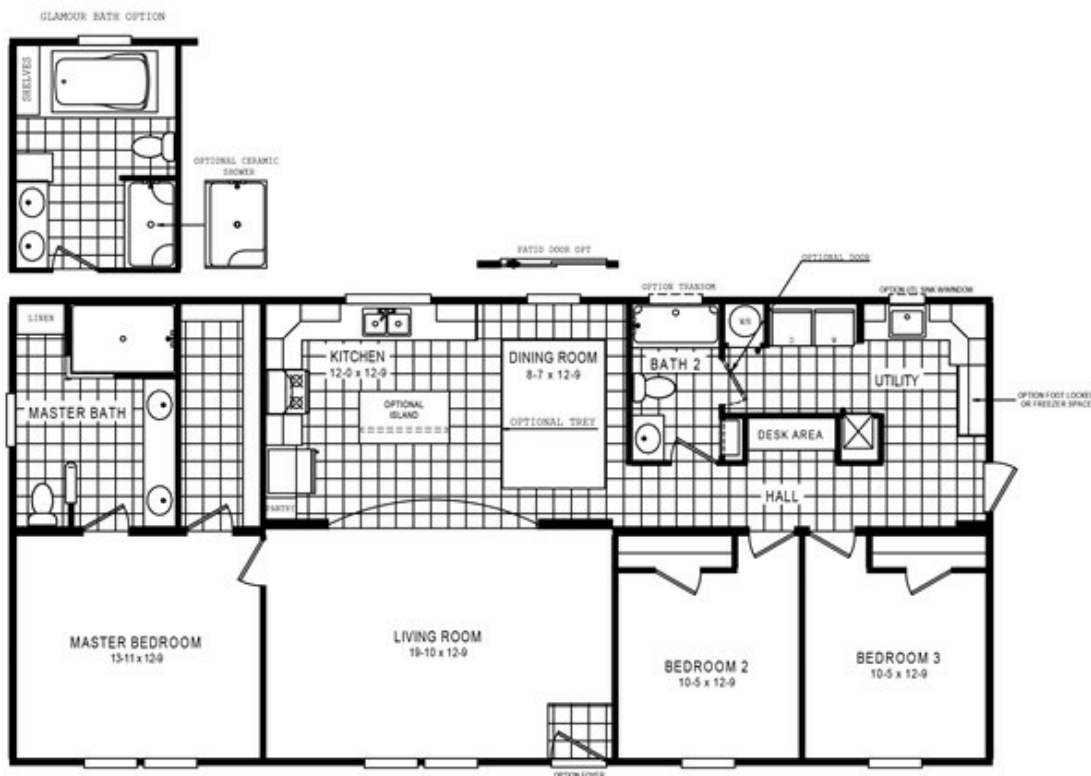

4608 ROCKETEER 5628

4608 ROCKETEER 5628 Model number: 57ROC28563AH18

3 beds • 2 baths • 1568 sq.ft. • 28' width • 56' depth

Our home building facilities invest in continuous product and process improvements. Plans, dimensions, features, materials, specifications and availability are subject to change without notice or obligation. Renderings and floor plans are representative likenesses of our homes and may differ from the actual homes. We invite you to tour a Home Center near you and inspect the highest value in quality housing available or call (828) 252-2401 to speak with a Home Consultant. Copyright 2017, CMH. All rights reserved.