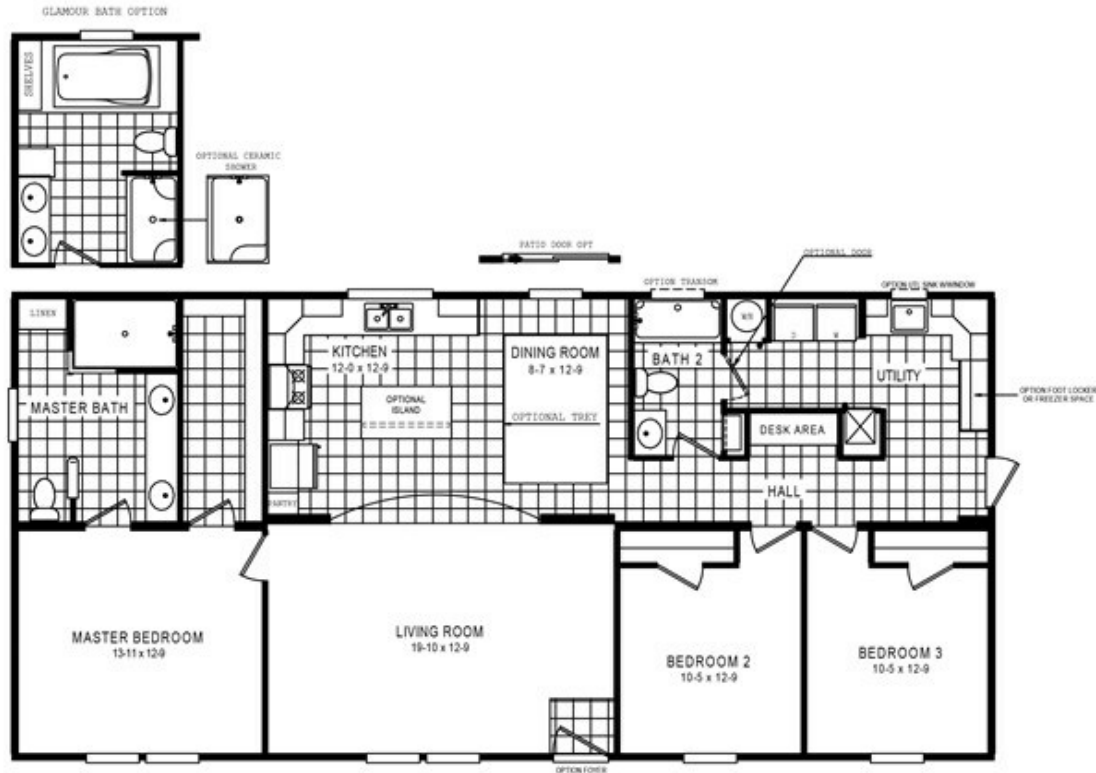

4608 ROCKETEER 5628 Model number: 57ROC28563AH

3 beds • 2 baths • 1568 sq.ft. • 28' width • 56' depth

Our home building facilities invest in continuous product and process improvements. Plans, dimensions, features, materials, specifications and availability are subject to change without notice or obligation. Renderings and floor plans are representative likenesses of our homes and may differ from the actual homes. We invite you to tour a Home Center near you and inspect the highest value in quality housing available or call (828) 252-2401 to speak with a Home Consultant. Copyright 2017, CMH. All rights reserved.