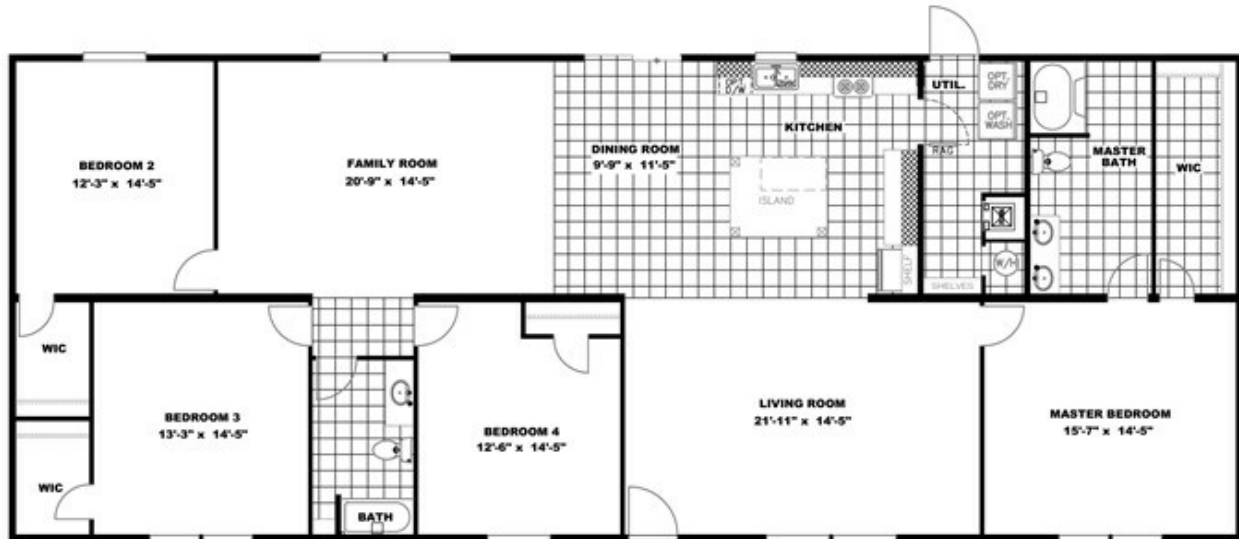

NOW!

NOW! Floor plan number: OHC025560NCAB

4 beds • 2 baths • 2432 sq.ft. • 32' width • 76' depth

Our home building facilities invest in continuous product and process improvements. Plans, dimensions, features, materials, specifications and availability are subject to change without notice or obligation. Renderings and floor plans are representative likenesses of our homes and may differ from the actual homes. We invite you to tour a Home Center near you and inspect the highest value in quality housing available or call (828) 252-2401 to speak with a Home Consultant. Copyright 2017, CMH. All rights reserved.