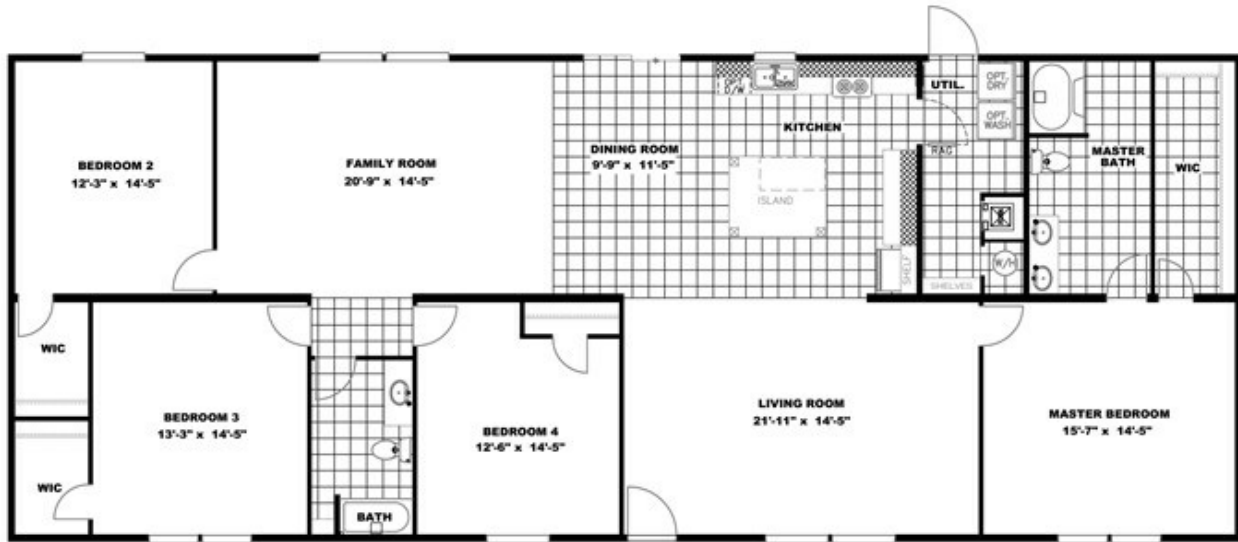

NOW!

**NOW!** Model number: 29NOW32764ZH16

**4 beds • 2 baths • 2432 sq.ft. • 32' width • 76' depth**

Our home building facilities invest in continuous product and process improvements. Plans, dimensions, features, materials, specifications and availability are subject to change without notice or obligation. Renderings and floor plans are representative likenesses of our homes and may differ from the actual homes. We invite you to tour a Home Center near you and inspect the highest value in quality housing available or call (828) 252-2401 to speak with a Home Consultant. Copyright 2017, CMH. All rights reserved.