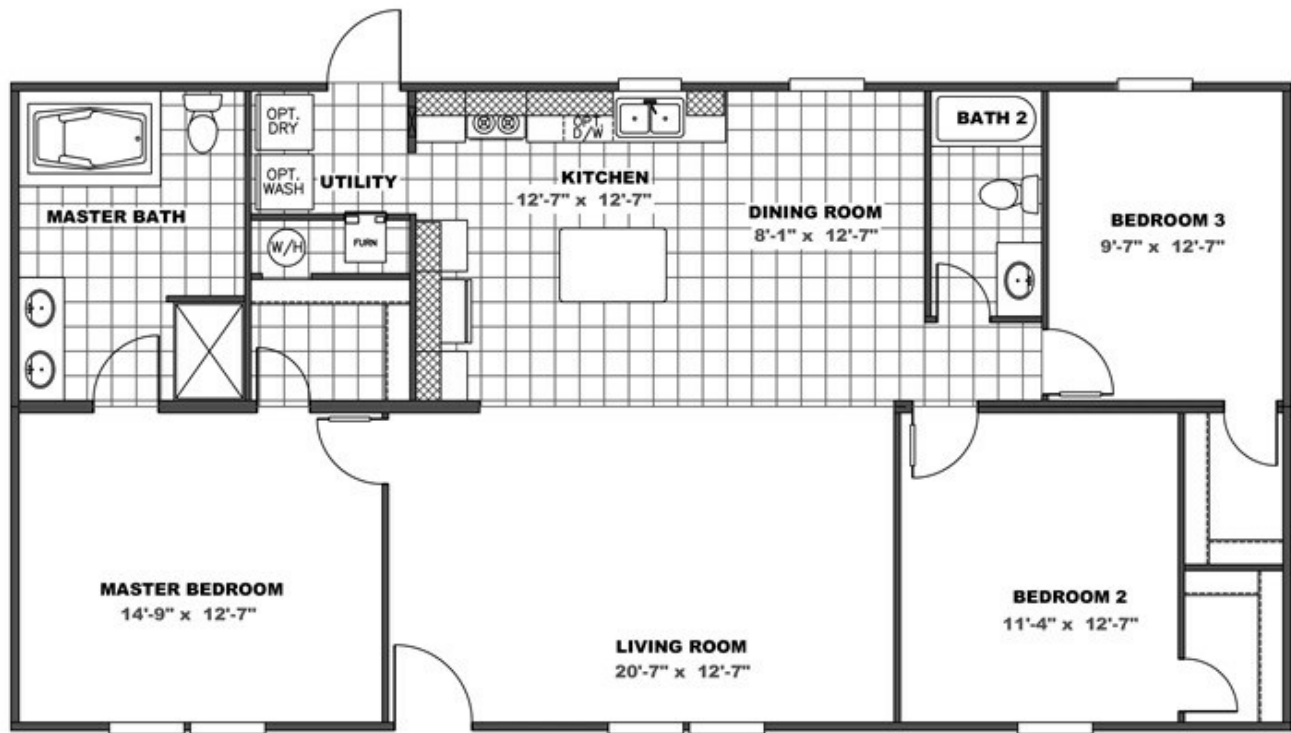

THE EAGLE 52

THE EAGLE 52 Floor plan number: CAP031940TNAB
3 beds • 2 baths • 1456 sq.ft. • 28' width • 52' depth

Our home building facilities invest in continuous product and process improvements. Plans, dimensions, features, materials, specifications and availability are subject to change without notice or obligation. Renderings and floor plans are representative likenesses of our homes and may differ from the actual homes. We invite you to tour a Home Center near you and inspect the highest value in quality housing available or call (828) 252-2401 to speak with a Home Consultant. Copyright 2017, CMH. All rights reserved.