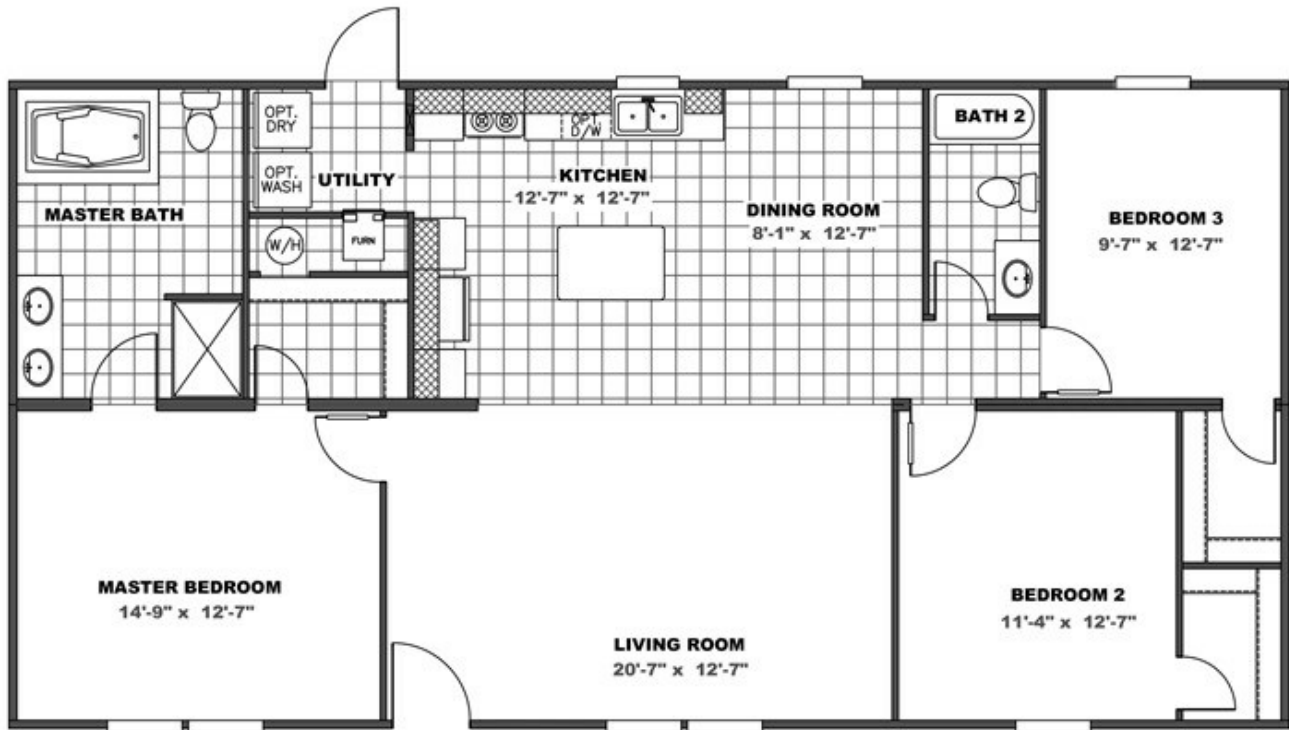

THE EAGLE 52

THE EAGLE 52 Model number: 34EGL28523AH18

3 beds • 2 baths • 1456 sq.ft. • 28' width • 52' depth

Our home building facilities invest in continuous product and process improvements. Plans, dimensions, features, materials, specifications and availability are subject to change without notice or obligation. Renderings and floor plans are representative likenesses of our homes and may differ from the actual homes. We invite you to tour a Home Center near you and inspect the highest value in quality housing available or call (828) 252-2401 to speak with a Home Consultant. Copyright 2017,