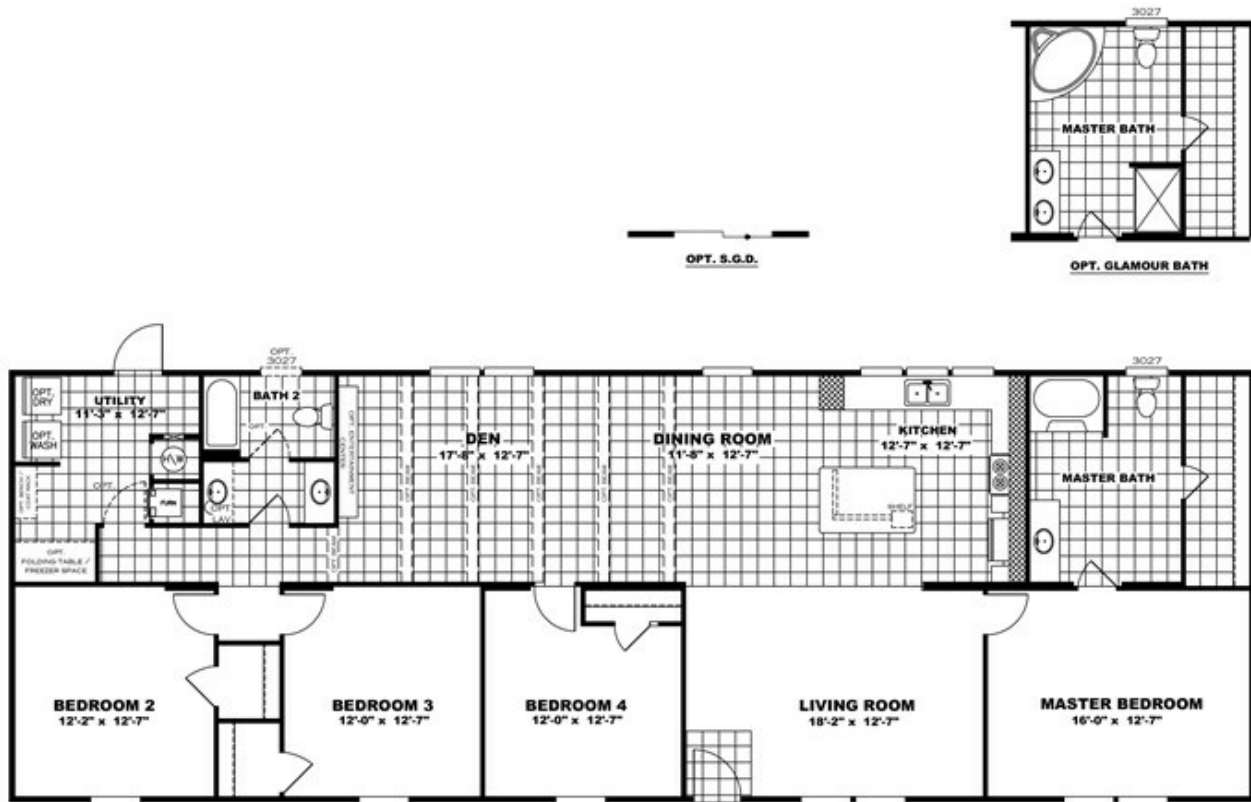

THE TRADITION 76B

THE TRADITION 76B Model number: 34TRA28764BH18

3 beds • 2 baths • 2128 sq.ft. • 28' width • 76' depth

Our home building facilities invest in continuous product and process improvements. Plans, dimensions, features, materials, specifications and availability are subject to change without notice or obligation. Renderings and floor plans are representative likenesses of our homes and may differ from the actual homes. We invite you to tour a Home Center near you and inspect the highest value in quality housing available or call (828) 252-2401 to speak with a Home Consultant. Copyright 2017, CMH. All rights reserved.