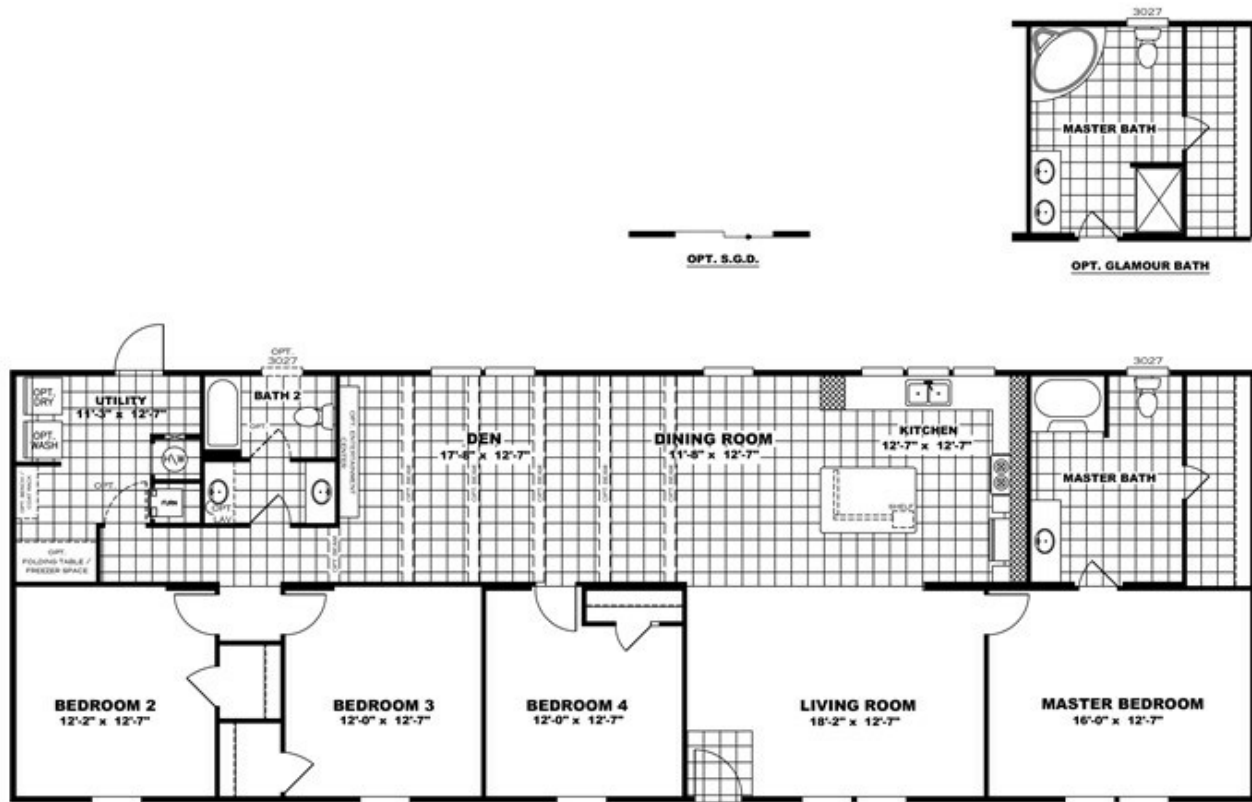

THE TRADITION 76B

THE TRADITION 76B Floor plan number: CAP030859TNAB

3 beds • 2 baths • 2128 sq.ft. • 28' width • 76' depth

Our home building facilities invest in continuous product and process improvements. Plans, dimensions, features, materials, specifications and availability are subject to change without notice or obligation. Renderings and floor plans are representative likenesses of our homes and may differ from the actual homes. We invite you to tour a Home Center near you and inspect the highest value in quality housing available or call (828) 252-2401 to speak with a Home Consultant. Copyright 2017, CMH. All rights reserved.