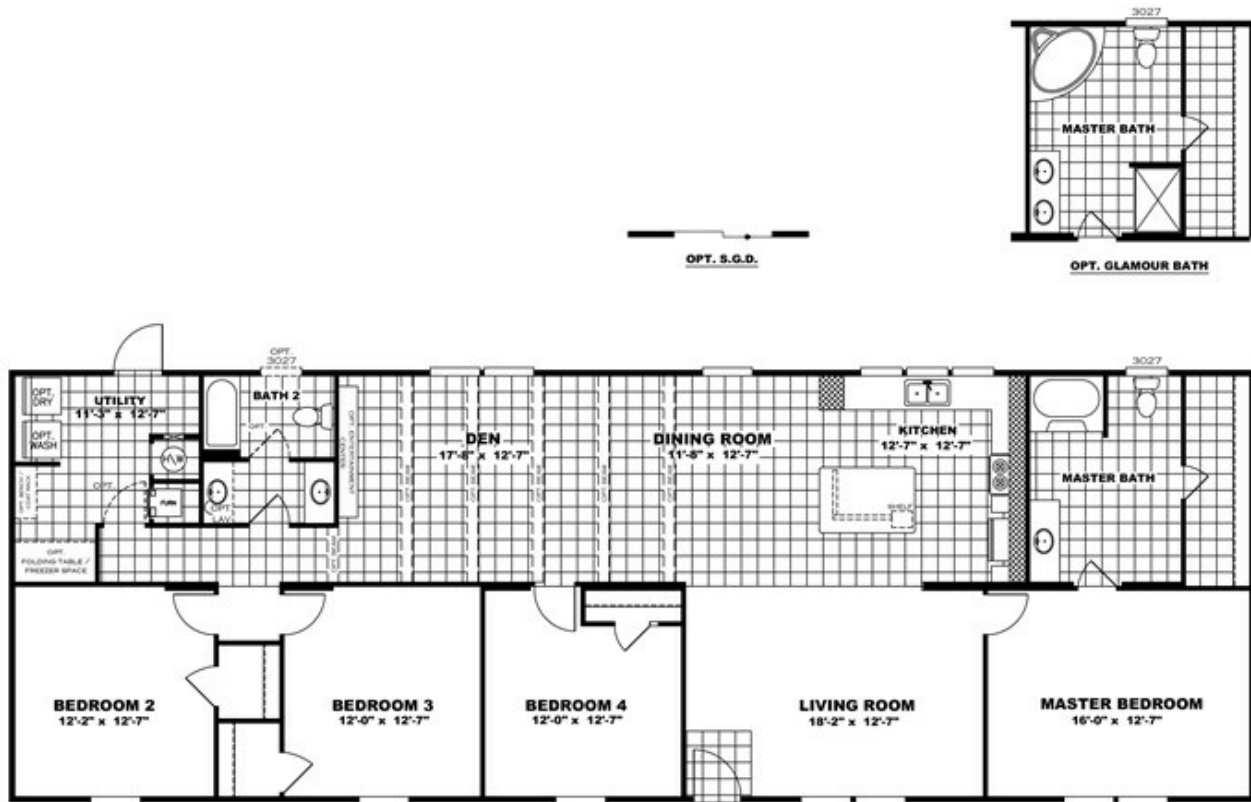

# THE TRADITION 76B

# THE TRADITION 76B Model number: 34TRA28764BH18

3 beds • 2 baths • 2128 sq.ft. • 28' width • 76' depth

Our home building facilities invest in continuous product and process improvements. Plans, dimensions, features, materials, specifications and availability are subject to change without notice or obligation. Renderings and floor plans are representative likenesses of our homes and may differ from the actual homes. We invite you to tour a Home Center near you and inspect the highest value in quality housing available or call (828) 252-2401 to speak with a Home Consultant. Copyright 2017, CMH. All rights reserved.